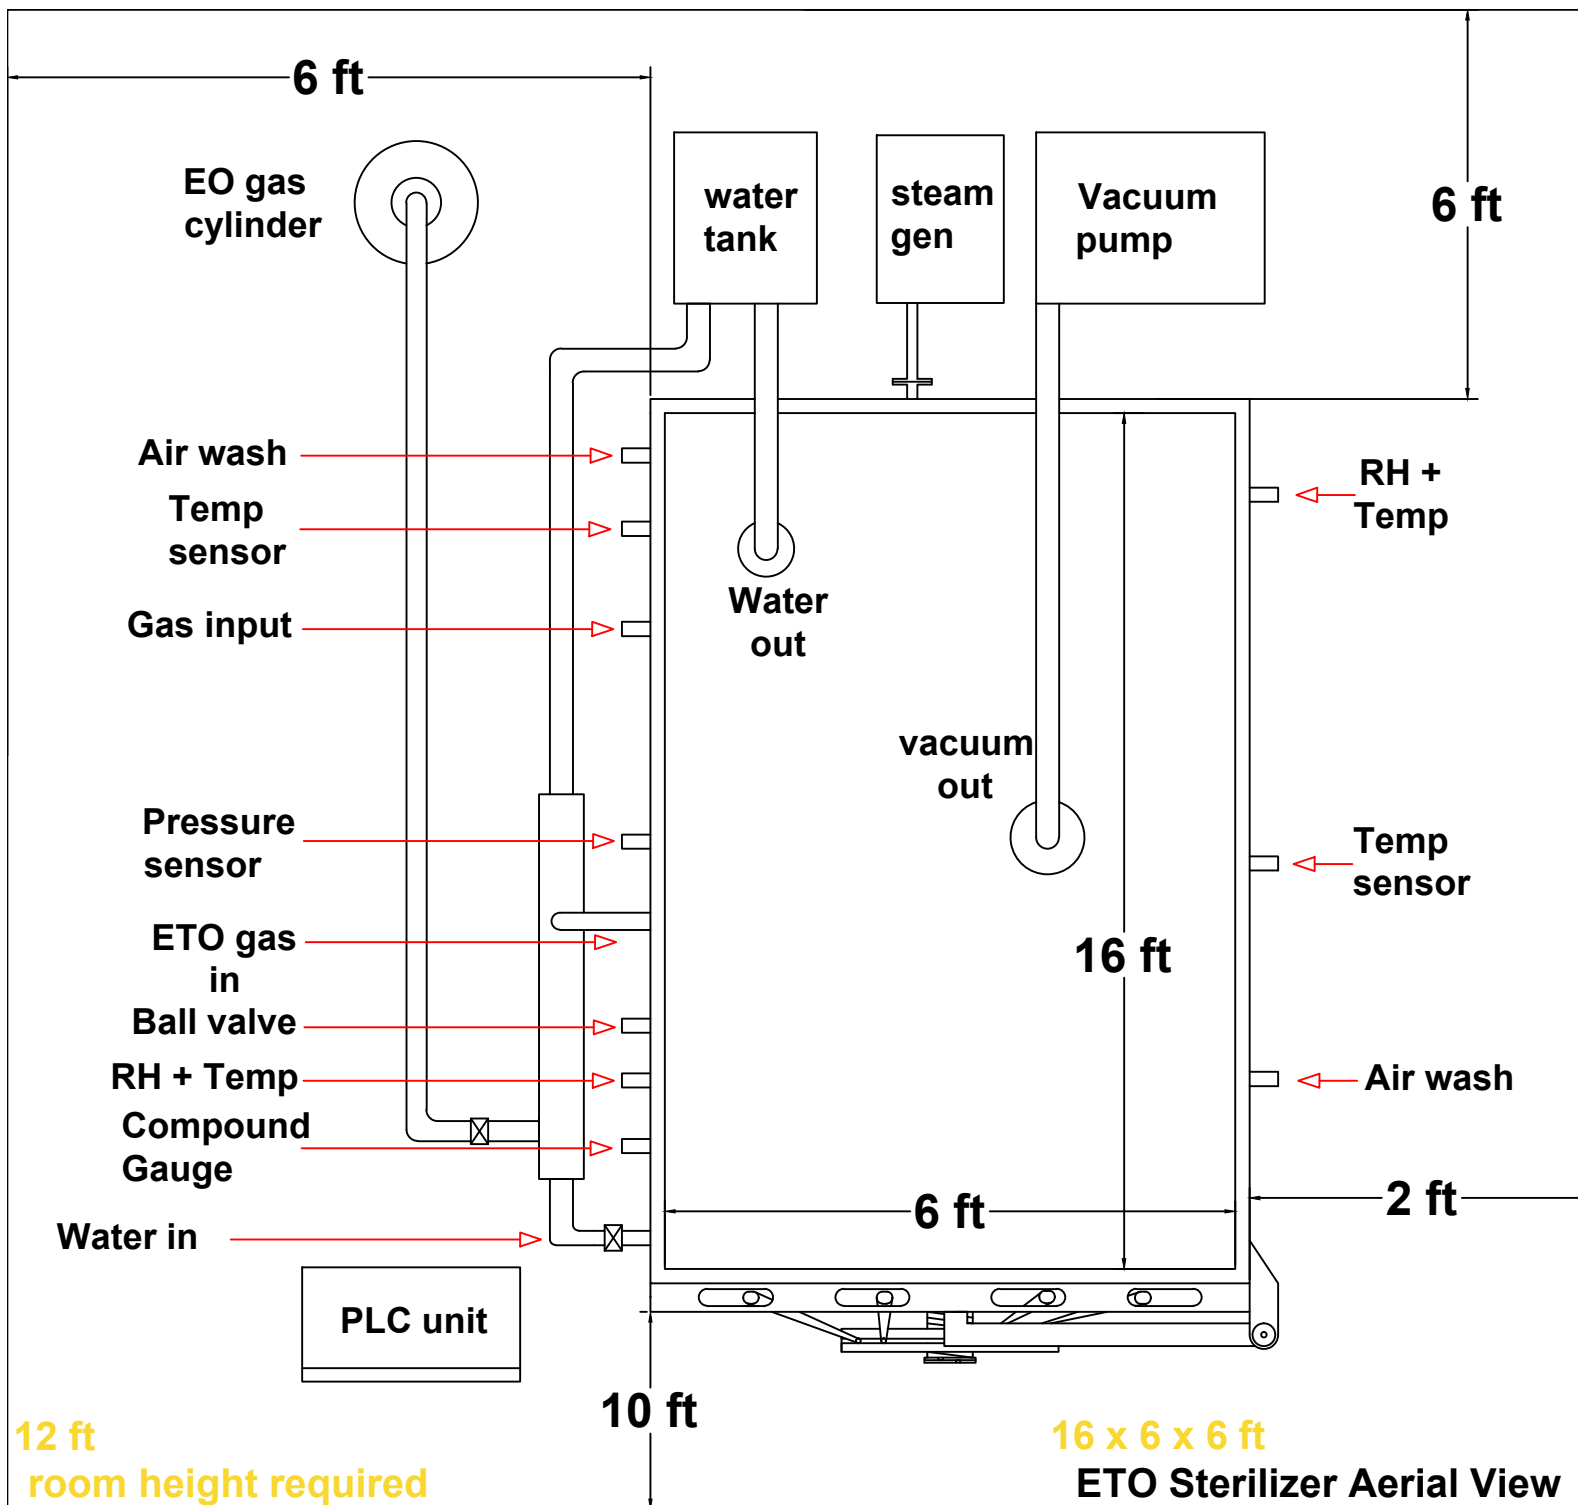

# ETO Sterilizer Manufacturer

12 ft  
room height required

16 x 6 x 6 ft  
ETO Sterilizer Aerial View